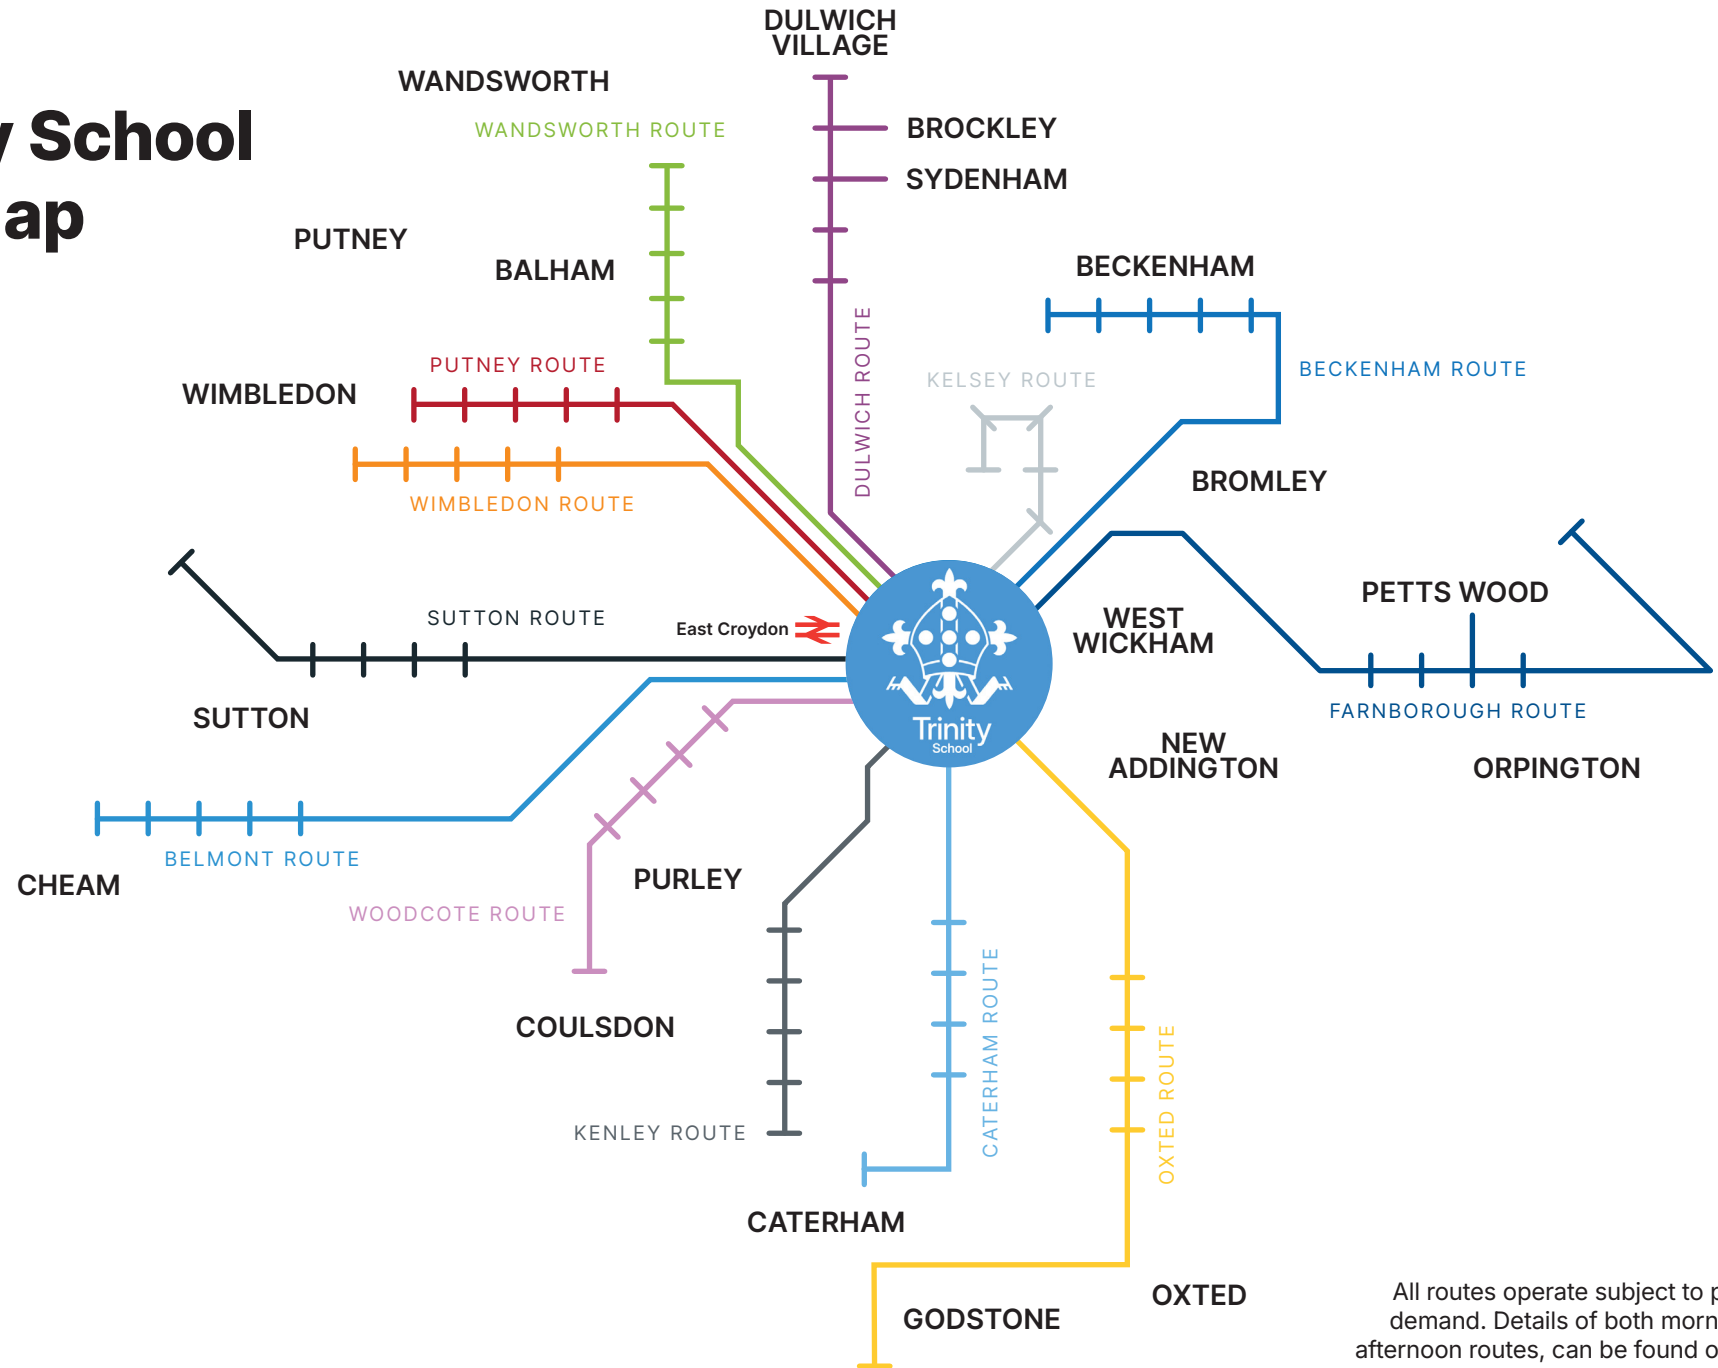

Trinity School Bus Map

All routes operate subject to parental demand. Details of both morning and afternoon routes, can be found overleaf.