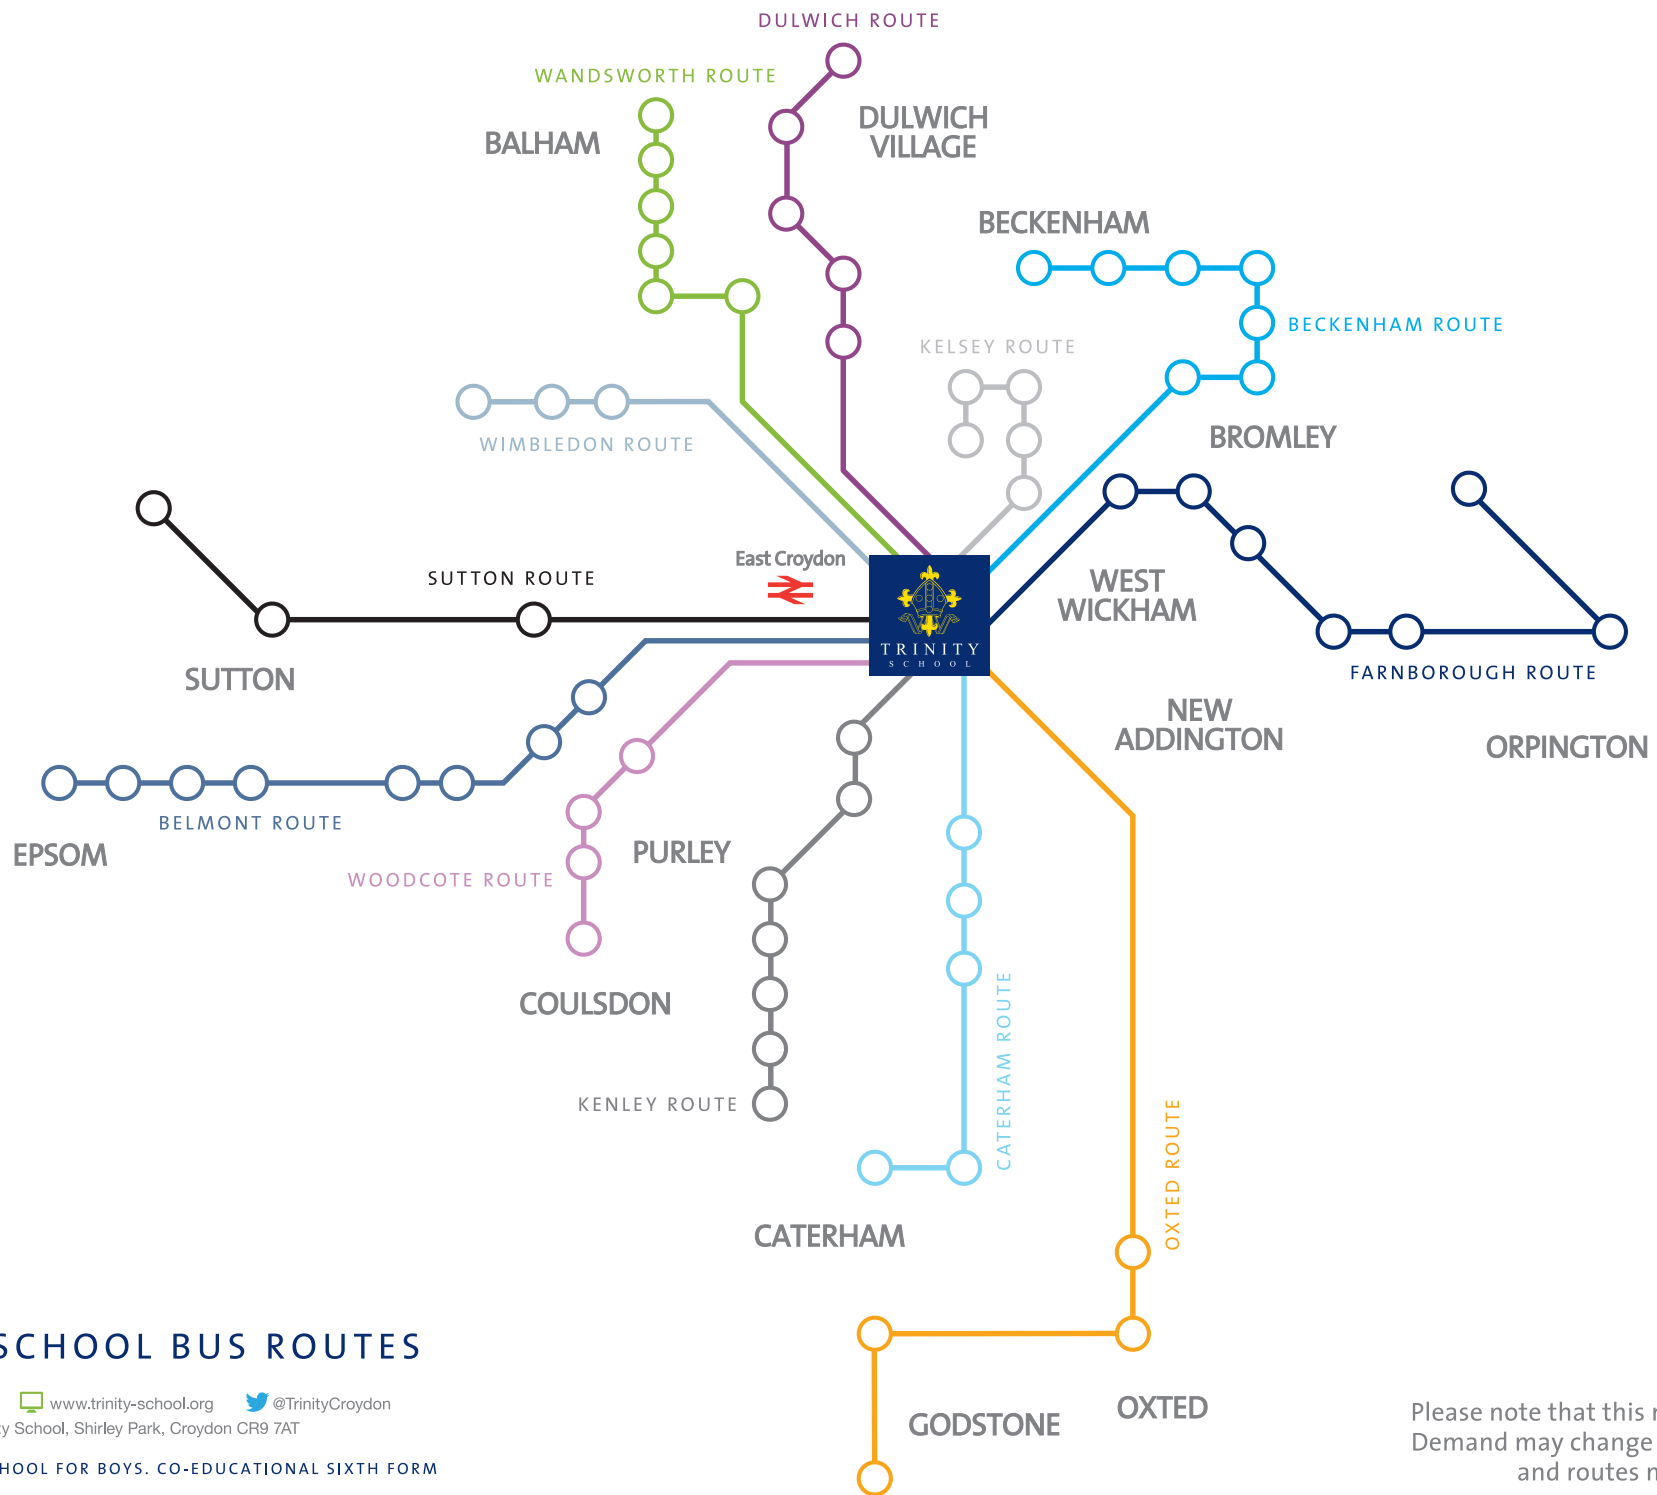

TRINITY SCHOOL BUS ROUTES

📞 020 8656 9541   🌐 www.trinity-school.org   🐦 @TrinityCroydon
Trinity School, Shirley Park, Croydon CR9 7AT

INDEPENDENT DAY SCHOOL FOR BOYS. CO-EDUCATIONAL SIXTH FORM

Please note that this map is illustrative. Demand may change from year to year, and routes may vary.